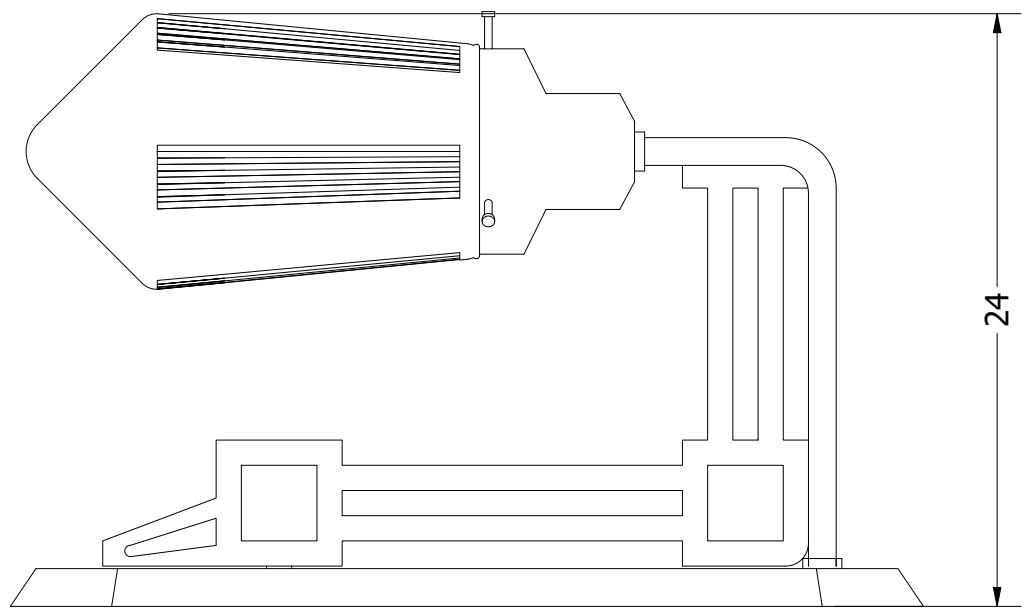

12

24

35

Height: 35 cm  
 Width: 12 cm  
 Weight: 1 kg  
 Capacity: 1x75 W E27  
 Projection: 24 cm

Dimensions expressed in centimeters and they have to be interpreted with a tolerance of 2%.  
 The company reserves the right to make changes to the models whenever and without notice, for technical production reasons.  
 The information given here is based on the latest data published on the price list.

	Unit: cm		Company: Patinás Lámpa Kft.		
	Scale: 1 / 3	Sheet size: A4	Title: Hoffmann Wall Light I.		
Checked by:	Date: 2022. 03. 10.	Designer: Hájas András			Sheet: 1