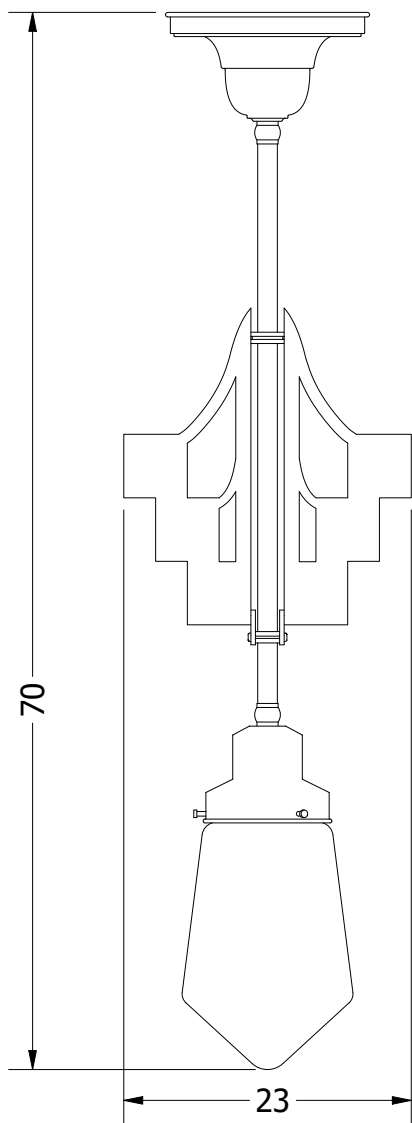

Ø13.5

70

23

Height: 70 cm  
 Minimum Height: 57 cm  
 Width: 23 cm  
 Weight: 0.9 kg  
 Capacity: 1x75 W E27

Dimensions expressed in centimeters and they have to be interpreted with a tolerance of 2%.  
 The company reserves the right to make changes to the models whenever and without notice, for technical production reasons.  
 The information given here is based on the latest data published on the price list.

	Unit: cm		Company: Patinás Lámpa Kft.	
	Scale: 1 / 5	Sheet size: A4	Title: Linz Pendant I	
Checked by:	Date: 2023. 10. 26.	Drawn by: Hájas András		Sheet: 1