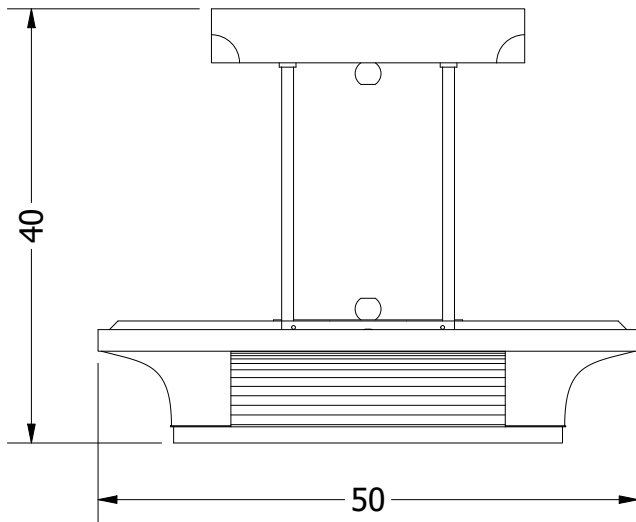

Ø0.5 x 12
mounting hole

Height: 40 cm

Minimum Height: 40 cm

Width: 50 x 50 cm

Weight: 6.4 kg

Capacity: 4x60 W E14

Dimension of glass tubes:

Ø0.9 cm x 27 cm

Dimensions expressed in centimeters and they have to be interpreted with a tolerance of 2%.

The company reserves the right to make changes to the models whenever and without notice, for technical production reasons.

The information given here is based on the latest data published on the price list.

	Unit: cm		Company: Patinás Lámpa Kft.	
	Scale: 1 / 7	Sheet size: A4	Title: Petitot Chandelier IV	
Checked by:	Date: 2023. 09. 13.	Drawn by: Hájas András		Sheet: 1