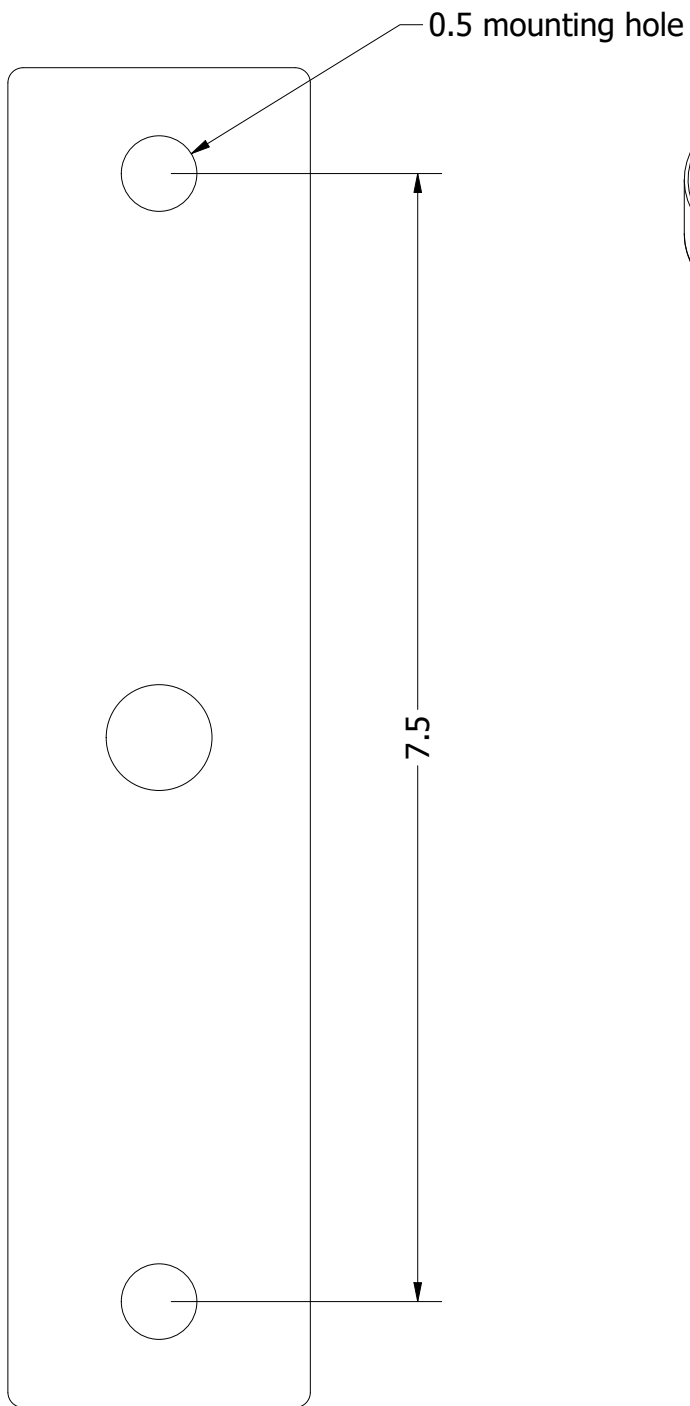

Bulb sockets type: G9  
 Number of sockets: 12x6W

Dimensions expressed in centimeters and they have to be interpreted with a tolerance of 2%.  
 The company reserves the right to make changes to the models whenever and without notice, for technical production reasons.  
 The information given here is based on the latest data published on the price list.

	Unit: cm		Company: Patinás Lámpa Kft		
	Scale: 1 / 13	Sheet size: A4	Title: Present Chandelier 3		
Checked by:	Date: 2022. 02. 02.	Designer: Hájas András			Sheet: 1

DETAIL C  
SCALE 1 / 2

	Unit: cm		Company: Patinás Lámpa Kft	
	Scale: 2 : 1	Sheet size: A4	Title: Present Chandelier 3	
Checked by:	Date: 2022. 02. 02.		Designer: Hájas András	Sheet: 2