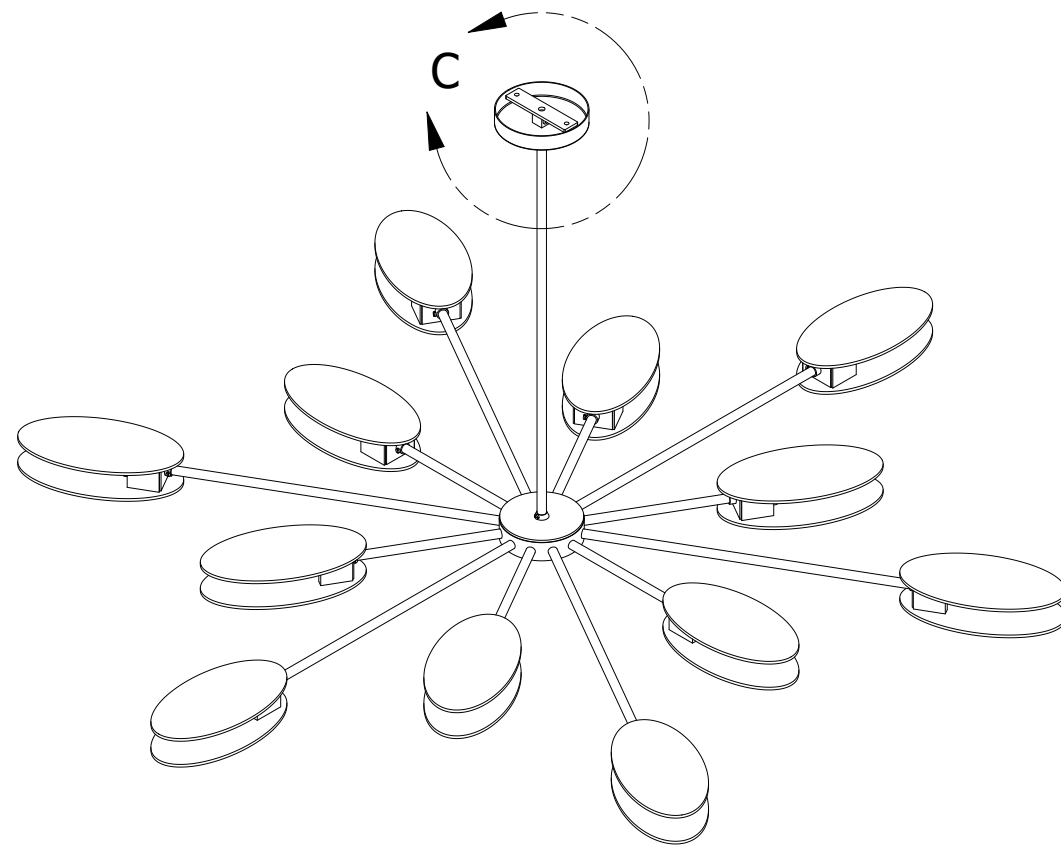

Bulb sockets type: G9  
 Number of sockets: 12x6W

Dimensions expressed in centimeters and they have to be interpreted with a tolerance of 2%.  
 The company reserves the right to make changes to the models whenever and without notice, for technical production reasons.  
 The information given here is based on the latest data published on the price list.

	Unit: cm		Company: Patinás Lámpa Kft		
	Scale: 1 / 13	Sheet size: A4	Title: Present Chandelier 3		
Checked by:	Date: 2022. 02. 02.	Designer: Hájas András			Sheet: 1

DETAIL C  
SCALE 1 / 2

	Unit: cm		Company: Patinás Lámpa Kft	
	Scale: 2 : 1	Sheet size: A4	Title: Present Chandelier 3	
Checked by:	Date: 2022. 02. 02.		Designer: Hájas András	Sheet: 2