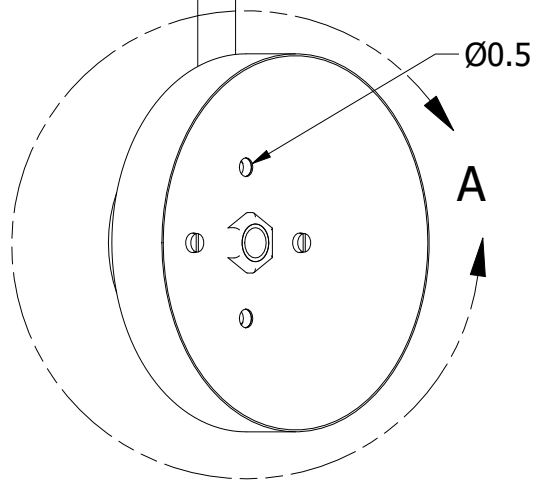

Bulb sockets type: G9
 Number of sockets: 4x6W

Dimensions expressed in centimeters and they have to be interpreted with a tolerance of 2%.
 The company reserves the right to make changes to the models whenever and without notice, for technical production reasons.
 The information given here is based on the latest data published on the price list.

	Unit: cm		Company: Patinás Lámpa Kft.		
	Scale: 1 / 4	Sheet size: A4	Title: Present Wall Light 4		
Checked by:	Date: 2022. 02. 09.	Designer: Hájas András			Sheet: 1

Mounting holes

DETAIL A
SCALE 1 : 1

	Unit: cm	Company: Patinás Lámpa Kft.	
	Scale: 1 / 2	Sheet size: A4	Title: Present Wall Light 4
Checked by:	Date: 2022. 02. 09.	Designer: Hájas András	Sheet: 2