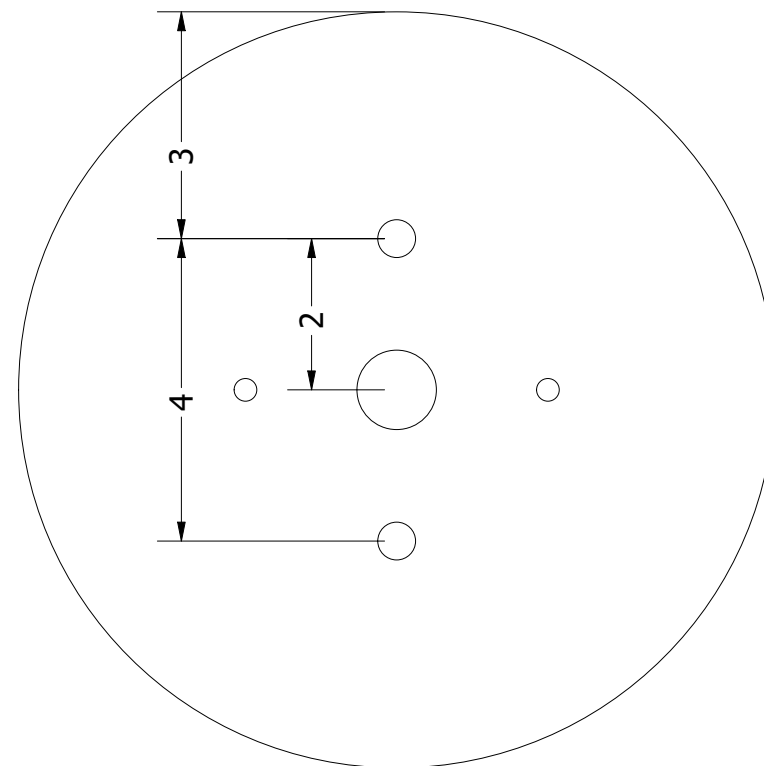

Bulb sockets type: G9
 Number of sockets: 4x6W

Dimensions expressed in centimeters and they have to be interpreted with a tolerance of 2%.
 The company reserves the right to make changes to the models whenever and without notice, for technical production reasons.
 The information given here is based on the latest data published on the price list.

	Unit: cm		Company: Patinás Lámpa Kft.		
	Scale: 1 / 4	Sheet size: A4	Title: Present Wall Light 4		
Checked by:	Date: 2022. 02. 09.	Designer: Hájas András			Sheet: 1

Mounting holes

DETAIL A
SCALE 1 : 1

	Unit: cm	Company: Patinás Lámpa Kft.	
	Scale: 1 / 2	Sheet size: A4	Title: Present Wall Light 4
Checked by:	Date: 2022. 02. 09.	Designer: Hájas András	Sheet: 2