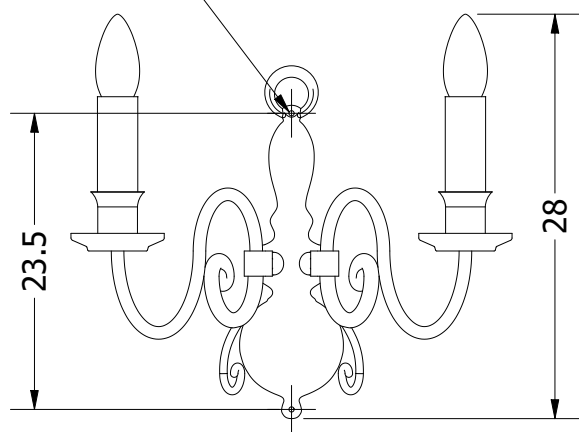

Ø0.5 mounting hole

Height: 28 cm

Width: 34 cm

Weight: 1.2 kg

Capacity: 2x60 W E14

Projection: 24 cm

Dimension of glass tubes:

D=0.9cm x 20cm

Dimensions expressed in centimeters and they have to be interpreted with a tolerance of 2%.

The company reserves the right to make changes to the models whenever and without notice, for technical production reasons.

The information given here is based on the latest data published on the price list.

| | | | | | |
|---|------------------------|------------------------|--------------------------------------|--|-------------|
|  | Unit: cm | | Company: Patinás Lámpa Kft. | | |
| | Scale: 1 / 6 | Sheet size: A4 | Title: Rotterdam Wall Light Small | | |
| Checked by: | Date: 2024. 01. 23. | Drawn by: Hájás András | | | Sheet: 1 |