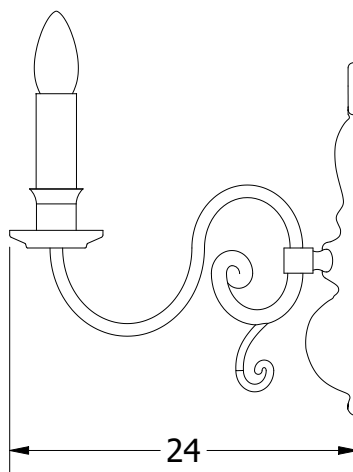

Ø0.5 mounting hole

Height: 28 cm

Width: 34 cm

Weight: 1.2 kg

Capacity: 2x60 W E14

Projection: 24 cm

Dimension of glass tubes:

D=0.9cm x 20cm

Dimensions expressed in centimeters and they have to be interpreted with a tolerance of 2%.

The company reserves the right to make changes to the models whenever and without notice, for technical production reasons.

The information given here is based on the latest data published on the price list.

| | | | | | |
|---|------------------------|------------------------|--------------------------------------|--|-------------|
|  | Unit: cm | | Company: Patinás Lámpa Kft. | | |
| | Scale: 1 / 6 | Sheet size: A4 | Title: Rotterdam Wall Light Small | | |
| Checked by: | Date: 2024. 01. 23. | Drawn by: Hájás András | | | Sheet: 1 |