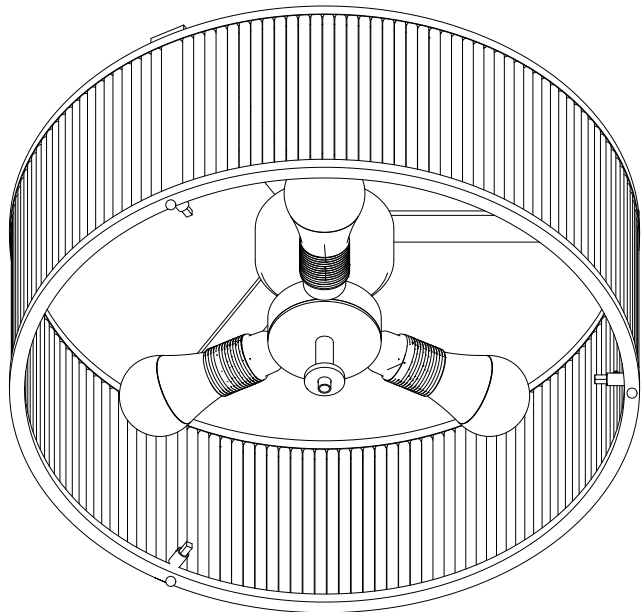

1.

2.

3.

	Unit: cm	Company: Patinás Lámpa Kft.	
	Scale: 1 / 6	Sheet size: A4	Title: Assembly Instructions for Miami Ceiling Fittings
Checked by:	Date: 2022. 03. 03.	Designer: Hájas András	Sheet: 1