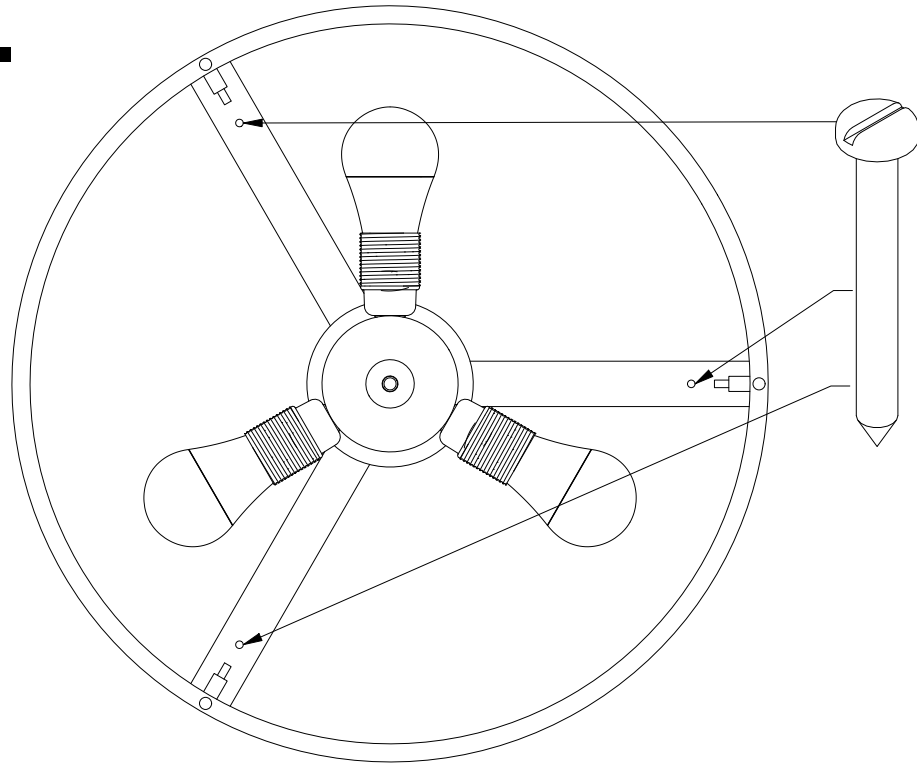

1.

2.

3.

	Unit: cm	Company: Patinás Lámpa Kft.	
	Scale: 1 / 6	Sheet size: A4	Title: Assembly Instructions for Miami Ceiling Fittings
Checked by:	Date: 2022. 03. 03.	Designer: Hájas András	Sheet: 1