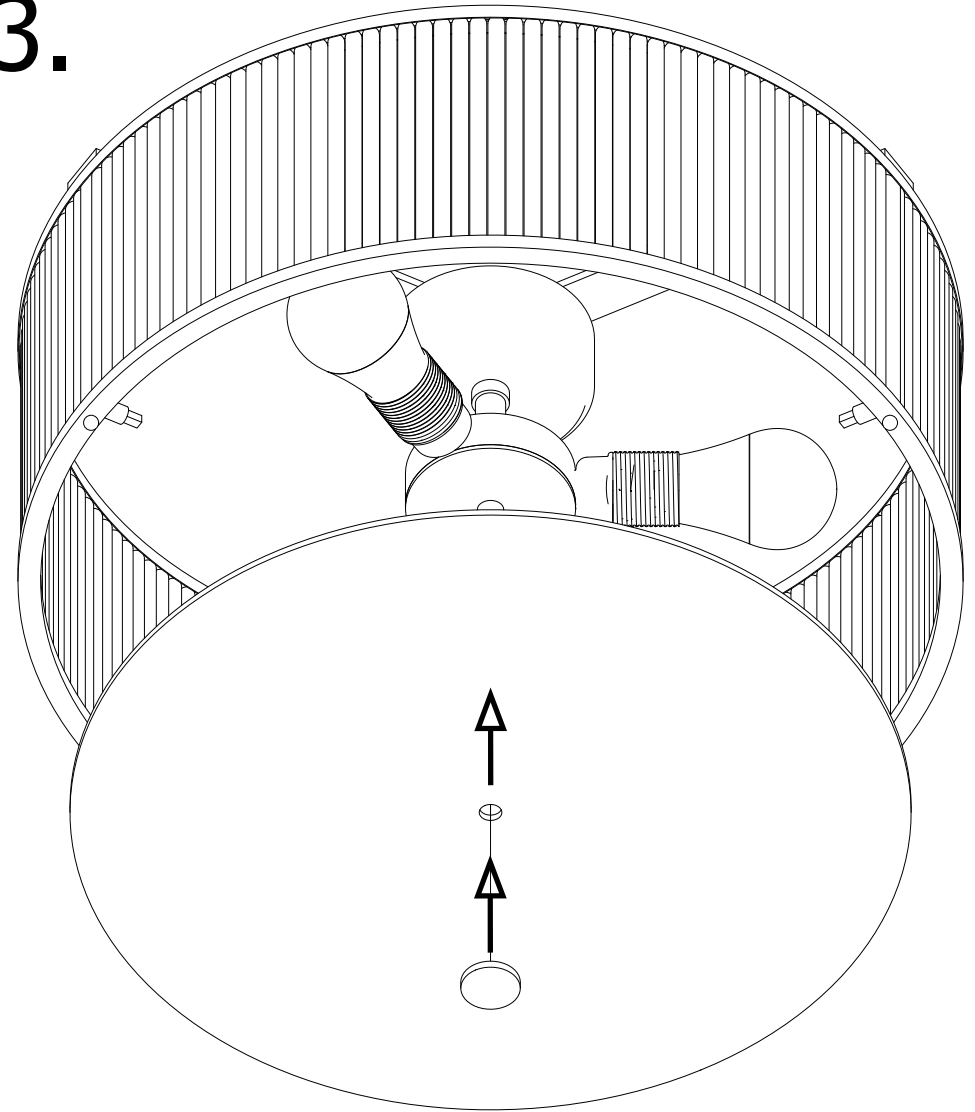

1.

2.

3.

	Unit: cm	Company: Patinás Lámpa Kft.	
	Scale: 1 / 6	Sheet size: A4	Title: Assembly Instructions for Miami Ceiling Fittings
Checked by:	Date: 2022. 03. 03.	Designer: Hájas András	Sheet: 1