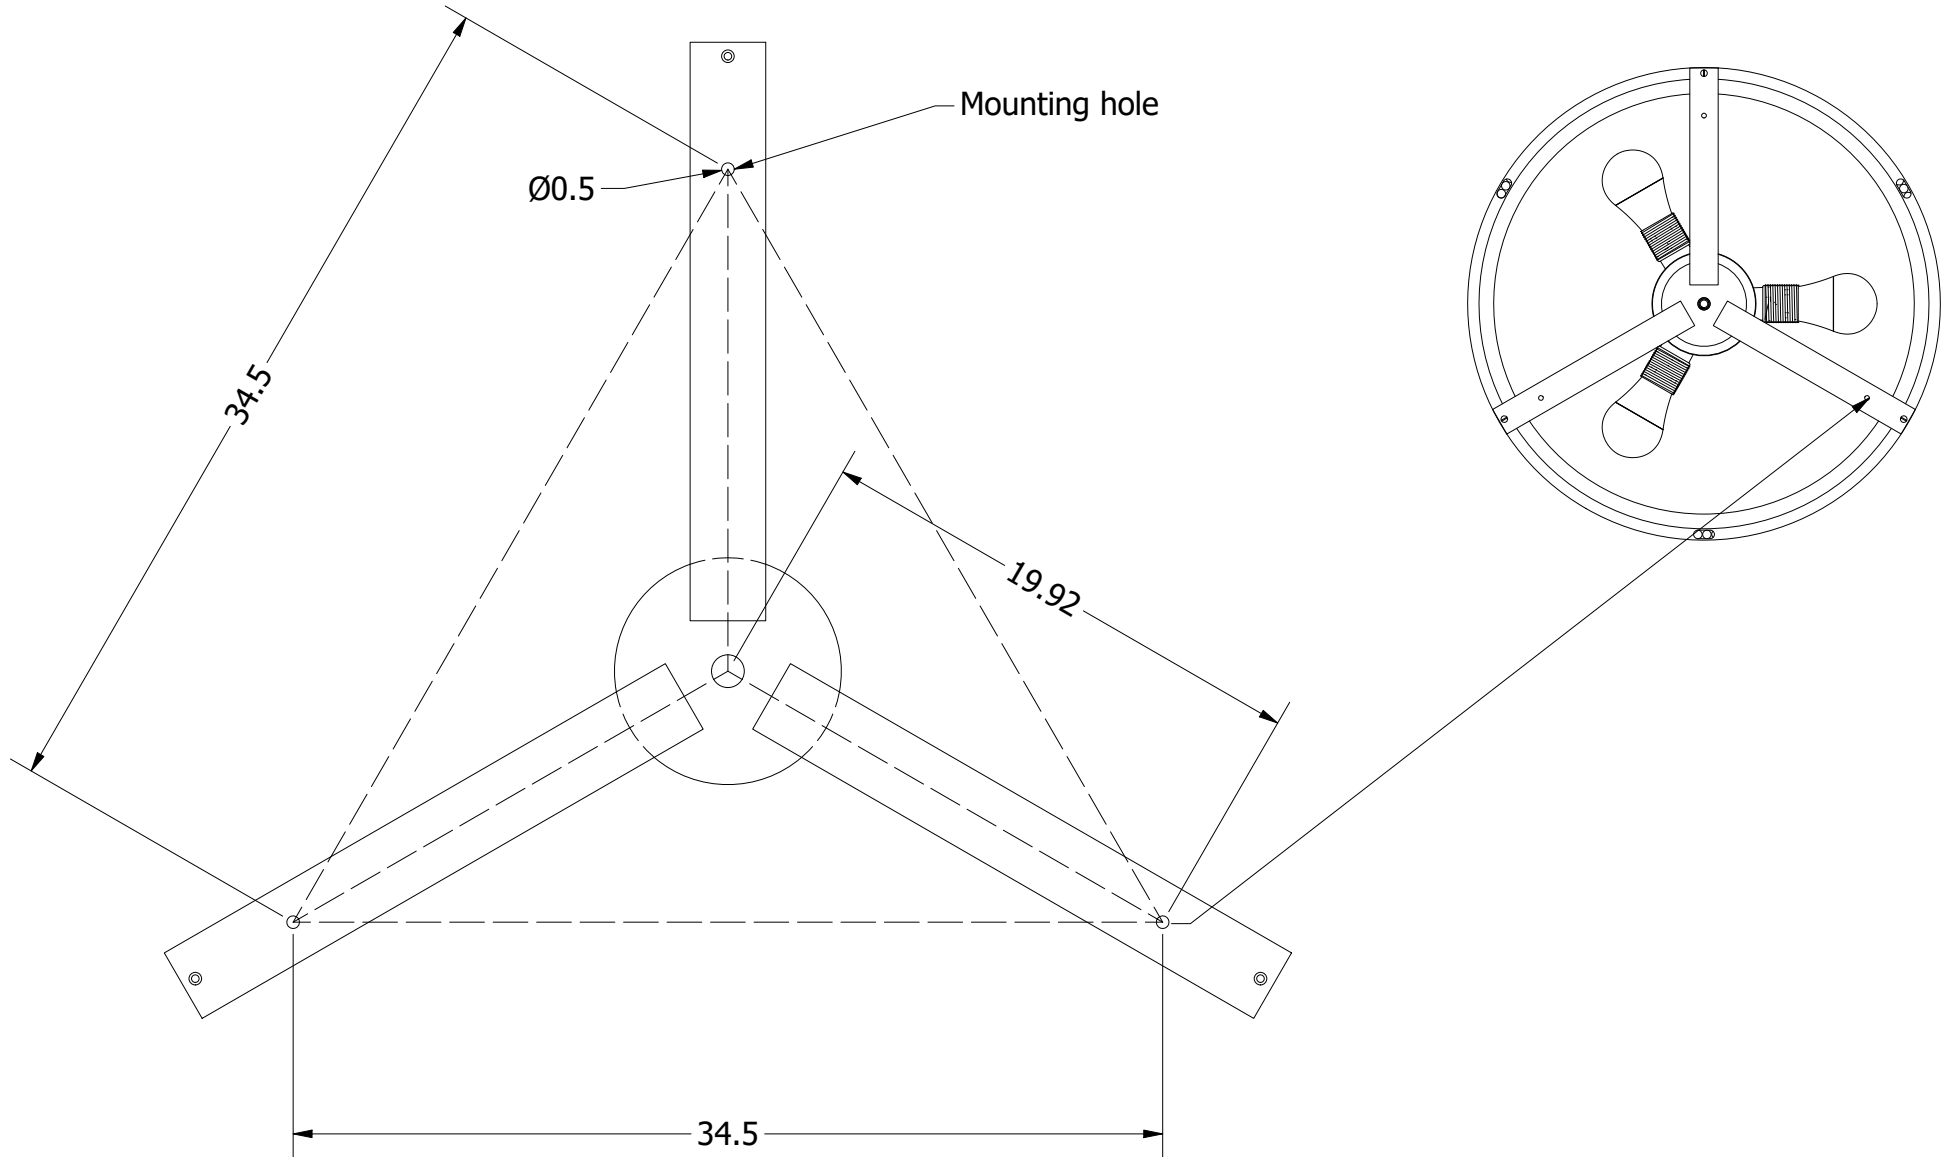

Height: 19 cm
 Width: 50 cm
 Capacity: 3x75 W E27

Dimension of glass tubes:
 D=0.9cm x 17.7cm

Dimensions expressed in centimeters and they have to be interpreted with a tolerance of 2%.
 The company reserves the right to make changes to the models whenever and without notice, for technical production reasons.
 The information given here is based on the latest data published on the price list.

	Unit: cm		Company: Patinás Lámpa Kft.		
	Scale: 1 / 5.5	Sheet size: A4	Title: Miami Ceiling Fitting 50		
Checked by:	Date: 2022. 05. 26.	Designer: Hájas András			Sheet: 1

Mounting Console

 Patinas EXCLUSIVE HANDMADE LIGHTING EST. 1981	Unit: cm	Company: Patinás Lámpa Kft.	
	Scale: 1 / 3	Sheet size: A4	Title: Miami Ceiling Fitting 50
Checked by:	Date: 2022. 05. 26.	Designer: Hájas András	Sheet: 2